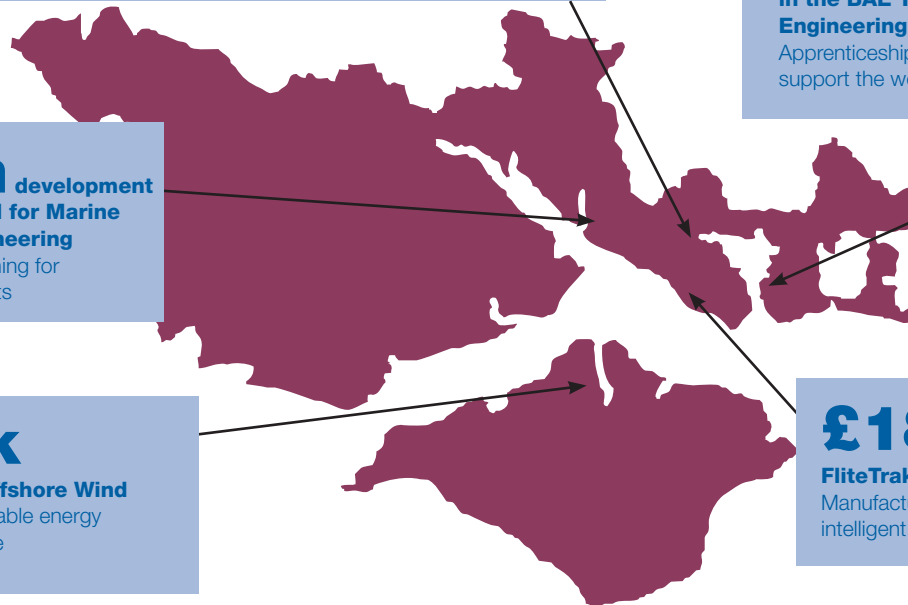

SOLENT LEP: INVESTING IN THE FUTURE OF OUR REGION

£3m

Fareham College's Centre of Excellence in Engineering, Manufacturing and Advanced Skills Training (CEMAST)
Delivering employer-led training for the Solent

£1.179m

in the BAE Thunderer Naval Base Engineering Centre

Apprenticeship training facility to support the workforce demand

£7.4m development

in Warsash School for Marine Science and Engineering

World renowned training for Merchant Navy cadets

£268k

in MHI Vestas Offshore Wind

Supporting sustainable energy solutions worldwide

£18k

FliteTrak Limited

Manufacturing aerospace and rail intelligent monitoring systems